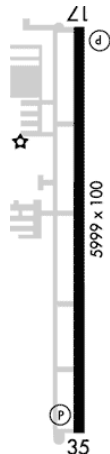

KHQZ

Mesquite Metro Mesquite, TX

3.00 mi E of city N32 44.8178' W96 31.8250' Mag Var: 06E

Nav aids:

Type:	ID:		Freq:	Radial:	Dist:
VOT	DAL	--- -- -...	113.3	110	17 nm
VOR/DME	CVE	--- - - - - .	116.2	108	21 nm
VOR/DME	TTT	- - -	113.1	100	27 nm

Traffic Patterns:

Fixed Wing: 1447 MSL

Runways:

17/35: 5999X100; concrete, no surface treatment, in good condition; Road, Both-Sides, 15 ft high, 750 ft from end, 36:1 clearance slope; Fence, 500 ft Right of center, 8 ft high, 250 ft from end, 6:1 clearance slope;

Communication Freqs:

WX 118.175T App/Dep 125.2
UNICOM 123.05 CTAF 123.05

Lights: MIRL Ry 17/35 Preset Low
Intst; to Incr Intst & Actvt REIL Ry 17 -
CTAF

Elevation: 447 ft (136.2 m)

Phone: 972-216-4130

Weather: 972-222-7631 (AWOS-3)